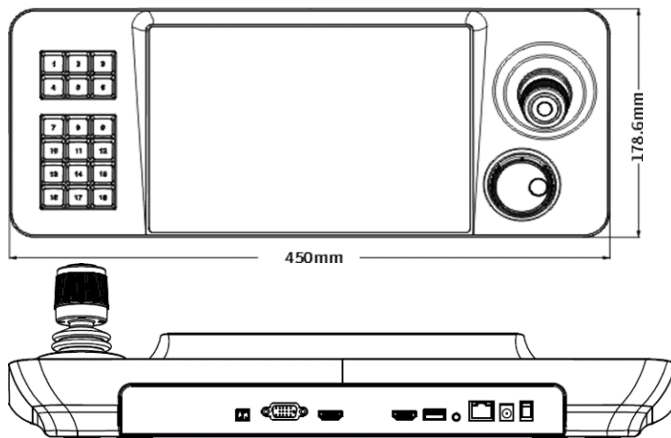

NETWORK KEYBOARD CONTROLER

SECURING YOUR LIFE

TB-K79AW-10ID

Descriptions

TB-K79AW-10ID is a new generation of Android system network touch keyboard which is designed and manufactured by TBVISION, built in 10.1 inch capacitive touch screen, simple and friendly UI design. The real-time image can be viewed on the keyboard screen and the image will be displayed on the external monitor through the HDMI Interface. It supports H.265 1 CH 4K@30fps; H.264 1 CH 1080P@60fp and 4 CH 720P@30fps decoding and its 4D Joystick can be used for PTZ Control and fast positioning target.

Product Image Dimensions

Specifications subject to change without notice

Specifications

Screen size	IPS 10.1 inch screen , 1280*800 capacitive touch screen
Display	HDMI 4K@30fps
Decoding capability	Max.H.264 1CH 1080p@60fps/ 4CH 720p@30fps Max.H.265 1CH 4k@30fps
Protocol	ONVIF 2.4
Function	Up to 1024 devices to be added PTZ Control; Calling or setting preset, cruise, scan, etc.
System settings	Supports language settings, password modification and USB flash disk upgrade
Power	Standard 5.5/2.1 Power interface , DC 12V2A±10%
Interfaces	1 RJ45 Ethernet port 1 RS485 port 1 RS232 1 HDMI output(V 1.3) 1 USB2.0 port 1 standard 3.5mm headphone jack
Operation interface	4D Joystick, Buttons
Power consumption	< 15W
Standby current	< 100mA
Mean time between failures	> 30000
Working humidity	10%-90%(RH)
Working temperature	-10°C-40°C
Storage temperature	-40°C-60°C
Dimensions(mm)	450x179x115
Net weight (kg)	Approx. 1.388