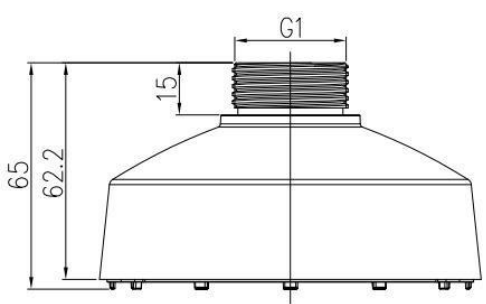

SECURING YOUR LIFE

BRACKET MOUNT ADAPTER WITH FIXED DOME

TB-B966DA

Product Image Dimensions

- Dimensions: $\phi 109.8 \times 65\text{mm}$ ($\phi 4.32 \times 2.56''$)
- Operating Humidity: 0% - 90% RH
- Load Bearing: 3 kg (6.61 lb)
- Net Weight: 0.13kg (0.29 lb)

Specification

- Applicable Model: Please see "Accessory Selection"
- Material: Aluminum alloy
- Color: White

Specifications subject to change without notice

TBVISION SECURITY

Adress: 87, Jalan 20/7, Paramount Garden, 46300 Petaling Jaya, Malaysia