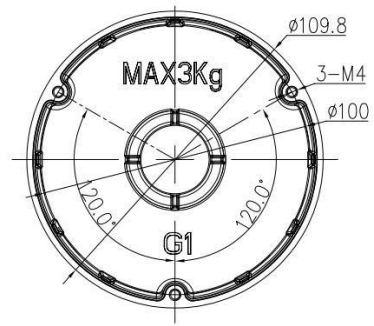

SECURING YOUR LIFE

BRACKET MOUNT ADAPTER WITH FIXED DOME

TB-B966DA

Product Image Dimensions

- Dimensions: $\phi 109.8 \times 65\text{mm}$ ($\phi 4.32 \times 2.56''$)
- Operating Humidity: 0% - 90% RH
- Load Bearing: 3 kg (6.61 lb)
- Net Weight: 0.13kg (0.29 lb)

Specification

- Applicable Model: Please see "Accessory Selection"
- Material: Aluminum alloy
- Color: White

Specifications subject to change without notice