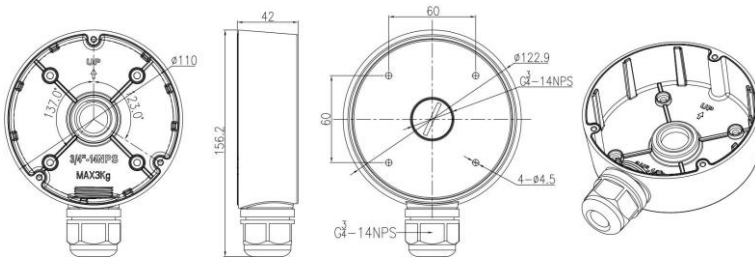

SECURING YOUR

JUNCTION BOX WITH VF DOME

TB-B965DA

Product Image Dimensions

- Dimensions: $\phi 122.9 \times 42\text{mm}$ ($\phi 4.84 \times 1.65''$)
- Operating Humidity: 0% - 90% RH
- Load Bearing: 3 kg (6.61 lb)
- Net Weight: 0.24kg (0.53 lb)

Specification

- Applicable Model: Please see "Accessory Selection"
- Material: Aluminum alloy + Plastic
- Color: White

Specifications subject to change without notice

TBVISION SECURITY

Address: 87, Jalan 20/7, Paramount Garden, 46300 Petaling Jaya, Malaysia