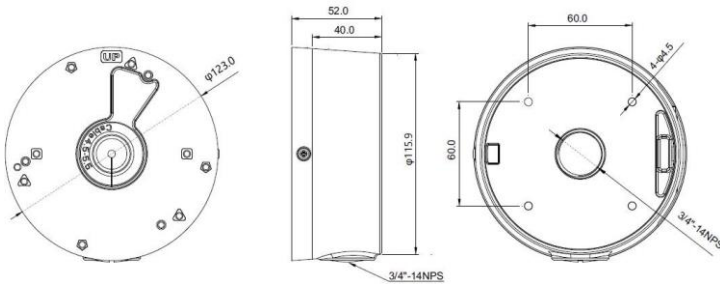

# JUNCTION BOX

TB-B965BA

## Product Image Dimensions

- Dimensions:  $\phi 123 \times 52\text{mm}$  ( $\phi 4.84 \times 2.05''$ )
- Operating Humidity: 0% - 90% RH
- Load Bearing: 3 kg (6.61 lb)
- Net Weight: 0.4kg (0.88 lb)

## Specification

- Applicable Model: Please see "Accessory Selection"
- Material: Aluminum alloy
- Color: White

Specifications subject to change without notice

**TBVISION SECURITY**

Address: 87, Jalan 20/7, Paramount Garden, 46300 Petaling Jaya, Malaysia