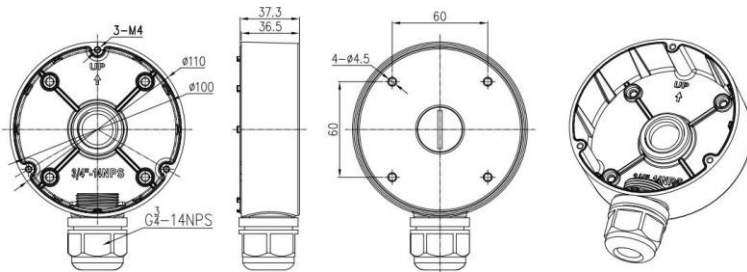

JUNCTION BOX WITH FIXED DOME

TB-B964DA

Product Image Dimensions

- Dimensions: $\phi 110 \times 37.3\text{mm}$ ($\phi 4.33 \times 1.47''$)
- Operating Humidity: 0% - 90% RH
- Load Bearing: 3 kg (6.61 lb)
- Net Weight: 0.21 kg (0.46 lb)

Specification

- Applicable Model: Please see "Accessory Selection"
- Material: Aluminum alloy + Plastic
- Color: White

Specifications subject to change without notice

TBVISION SECURITY

Address: 87, Jalan 20/7, Paramount Garden, 46300 Petaling Jaya, Malaysia