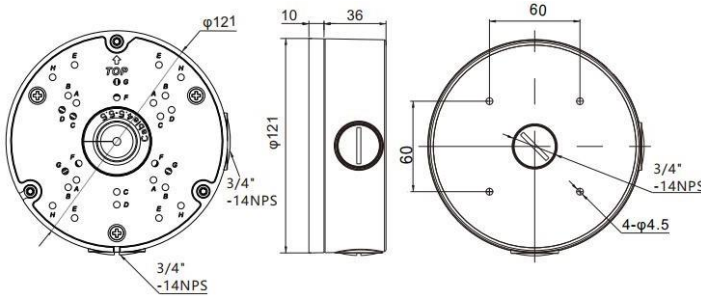

## Product Image Dimensions

- Dimensions:  $\phi 121 \times 46\text{mm}$  ( $\Phi 4.76 \times 1.81''$ )
- Operating Humidity: 0% - 90% RH
- Load Bearing: 4 kg (8.82 lb)
- Net Weight: 0.42 kg (0.93 lb)

## Specification

- Applicable Model: Please see "Accessory Selection"
- Material: Aluminum alloy
- Color: White

Specifications subject to change without notice