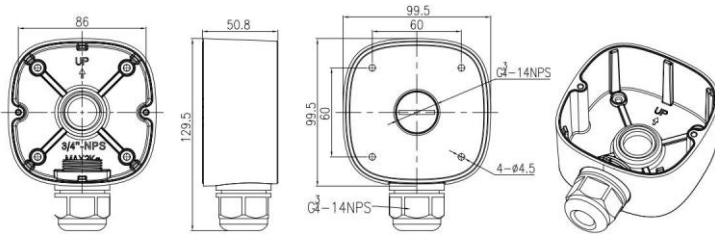

# JUNCTION BOX WITH MINI DOME

SECURING YOUR LIFE

TB-B963DA

## Product Image Dimensions

- Dimensions: 99.5 × 99.5 × 50.8mm (3.92 × 3.92 × 2")
- Load Bearing: 3 kg (6.61 lb)
- Net Weight: 0.24kg (0.53 lb)
- Operating Humidity: 0% - 90% RH

## Specification

- Applicable Model: Please see "Accessory Selection"
- Material: Aluminum alloy + Plastic
- Color: White

Specifications subject to change without notice

TBVISION SECURITY

Address: 87, Jalan 20/7, Paramount Garden, 46300 Petaling Jaya, Malaysia