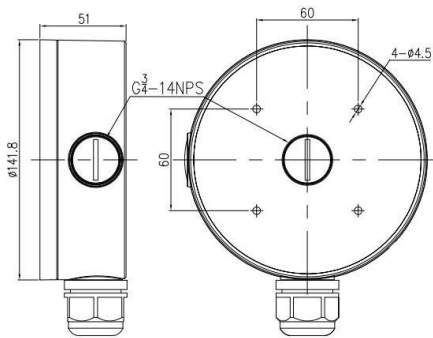

SECURING YOUR LIFE

JUNCTION BOX WITH TURRET CAMERA

TB-B961TA

Product Image Dimensions

- Dimensions: $\phi 141.8 \times 51\text{mm}$ ($\phi 5.58 \times 2.0''$)
- Net Weight: 0.58kg (0.66 lb)

Specification

- Applicable Model: Please see "Accessory Selection"
- Material: Aluminum alloy + Plastic
- Color: White