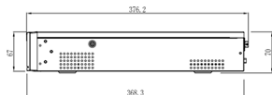

16CH 1U 2HDD 16CH POE NVR

TB-N72-N16P04

Product Image Dimensions

- Dimensions: 372 × 310.5 × 46.5 mm (16.65 × 12.2 × 2.2 inch)
- Net Weight: 2.75 kg (6.05 lb) without HDD
- Power Supply: AC100 ~ 240V
- Power Consumption: < 15 W (without HDD)
- Operating Conditions: -10 °C ~ 50 °C (14 °F ~ 122 °F) Less than 90% RH

Dimensions (mm)

Features

- Up to 16-ch IP cameras access
- Up to 8MP resolution recording
- 2 SATA hard disk, up to 8TB for each HDD
- 16ch POE ports
- Smart search & playback
- Support cloud upgrade
- 1 RJ45 10M/100M/1000M network interface

Specifications subject to change without notice

Specifications

Video Input	
IP Camera Input	16 Channel
Incoming Bandwidth	112 Mbps
Outgoing Bandwidth	112 Mbps
Video Output	
HDMI Output	3840×2160, 1920×1080, 1440×900, 1280×1024
VGA Output	1920×1080, 1440×900, 1280×1024
Different Source Output	Support
Decoding Capacity	1ch 8MP, 4ch 1080P, 8ch D1, 16ch D1@30fps
Dual Stream	Support
Multi-screen Display	1/4/9/16
Alarm	
General Alarm	Motion Detection, Video Loss, IVS, Alarm in, Alarm out
Abnormal Alarm	Disk Alarm, IP Address Conflict, Network Disconnect
Storage	
HDD	2 SATA Ports, up to 8TB for each HDD
Playback and Backup	
Sync Playback	16/9/4/1
Search Mode	Time /Date, Alarm, Picture grid, Event
Backup Mode	USB Device, Network
Network	
Network Function	HTTP, HTTPS, TCP/IP, IPv4, UPnP, UDP, RTSP, SMTP, NTP, DNS, DHCP, P2P, IP Filter, DDNS, 802.1X, SNMP, 3G/4G, PPPoE